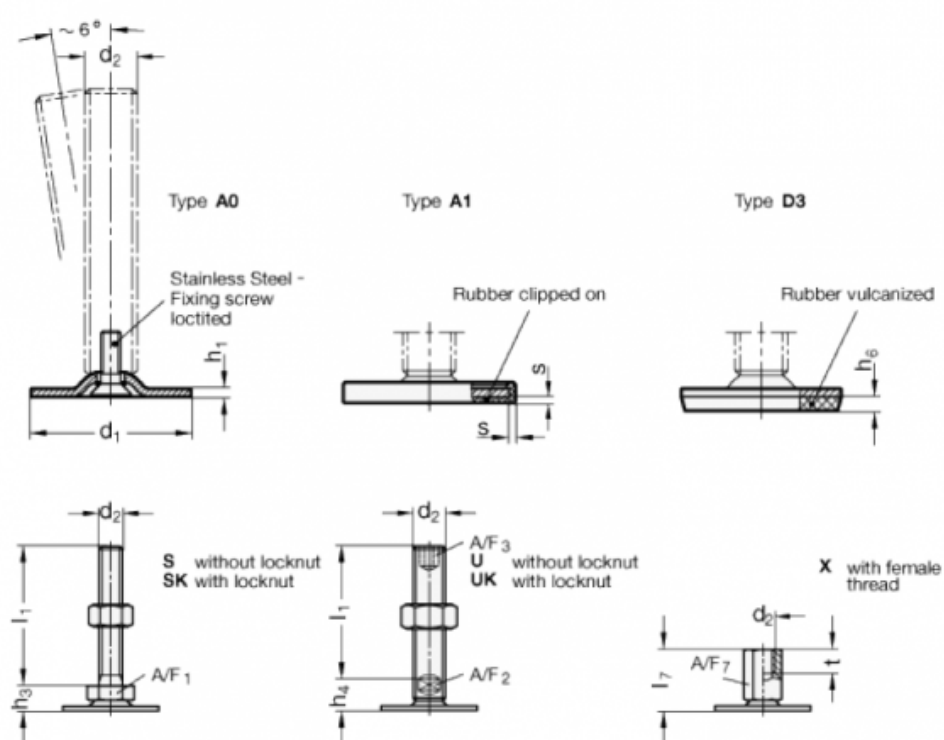

Article number: 204050M10100A1SK

Description: E+G levelling foot  
GN 40-50-M10-100-A1-SK

Note: SK With nut, External hexagon at the bottom

## Measures

A/F1	= 17
d1	= 50
d2	= M10
h1	= 2.5
h3	= 11
h6	=
l1	= 100
s	= 1.5